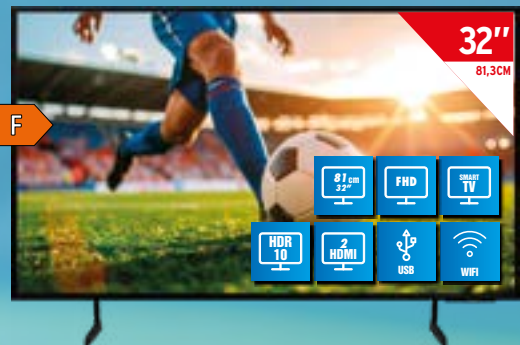

Hisense
TV 43" LED UHD 4K
43A6Q

299€

A
↑
G F

LG
TV 32" LED FHD
32LR60006LA

249€

JBL

AURICULARES TUNE 510BT

Bluetooth, 40h autonomía, carga rápida. Disponible en azul, blanco o negro. Precio unitario