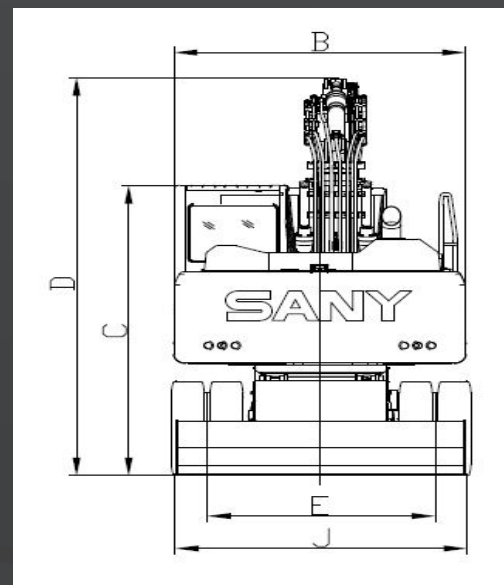

## HYDRAULIC WHEEL EXCAVATOR **SY155W**

Engine **DEUTZ**  
Power **115KW/2000 RPM**  
Operating Weight **15000 KG**

- RELIABLE FIRST-CLASS COMPONENTS
- LOWER FUEL CONSUMPTION
- SIMPLIFIED SERVICE

# DIMENSIONS

HYDRAULIC EXCAVATOR **SY155W**

## DIMENSIONS

<b>A</b> Transport Length	8200 mm
<b>B</b> Transport Width	2 000 mm
<b>C</b> Total Height (upper part of the cabin)	3200 mm
<b>D</b> Transport Height	4980 mm
<b>E</b> Wheel Tread	1944 mm
<b>F</b> Wheelbase	2600 mm
<b>G</b> Minimum Ground Clearance	360 mm
<b>H</b> Tail Swing Radius	2030 mm
<b>I</b> Counterweight Clearance From Ground	1230 mm
<b>J</b> Blade Width	2490 mm

## RANGE

<b>a</b> Max. Digging Height	9950 mm
<b>b</b> Max. Dumping Height	7200 mm
<b>c</b> Max. Digging Depth	5400 mm
<b>d</b> Max. Digging Reach	8900 mm
<b>e</b> Max. Ground Digging Reach	8700 mm
<b>f</b> Height at Min. Swing Radius	7324 mm
<b>g</b> Max. Vertical Digging depth	4500 mm
<b>h</b> Min. Swing Radius	2030 mm