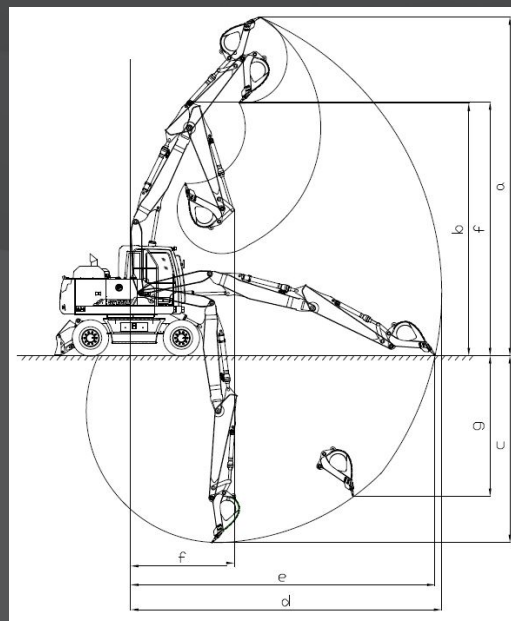

## HYDRAULIC WHEEL EXCAVATOR **SY155W**

Engine **DEUTZ**  
Power **115KW/2000 RPM**  
Operating Weight **15000 KG**

- RELIABLE FIRST-CLASS COMPONENTS
- LOWER FUEL CONSUMPTION
- SIMPLIFIED SERVICE

# DIMENSIONS

HYDRAULIC EXCAVATOR **SY155W**

## DIMENSIONS

<b>A</b> Transport Length	8200 mm
<b>B</b> Transport Width	2 000 mm
<b>C</b> Total Height (upper part of the cabin)	3200 mm
<b>D</b> Transport Height	4980 mm
<b>E</b> Wheel Tread	1944 mm
<b>F</b> Wheelbase	2600 mm
<b>G</b> Minimum Ground Clearance	360 mm
<b>H</b> Tail Swing Radius	2030 mm
<b>I</b> Counterweight Clearance From Ground	1230 mm
<b>J</b> Blade Width	2490 mm

## RANGE

<b>a</b> Max. Digging Height	9950 mm
<b>b</b> Max. Dumping Height	7200 mm
<b>c</b> Max. Digging Depth	5400 mm
<b>d</b> Max. Digging Reach	8900 mm
<b>e</b> Max. Ground Digging Reach	8700 mm
<b>f</b> Height at Min. Swing Radius	7324 mm
<b>g</b> Max. Vertical Digging depth	4500 mm
<b>h</b> Min. Swing Radius	2030 mm