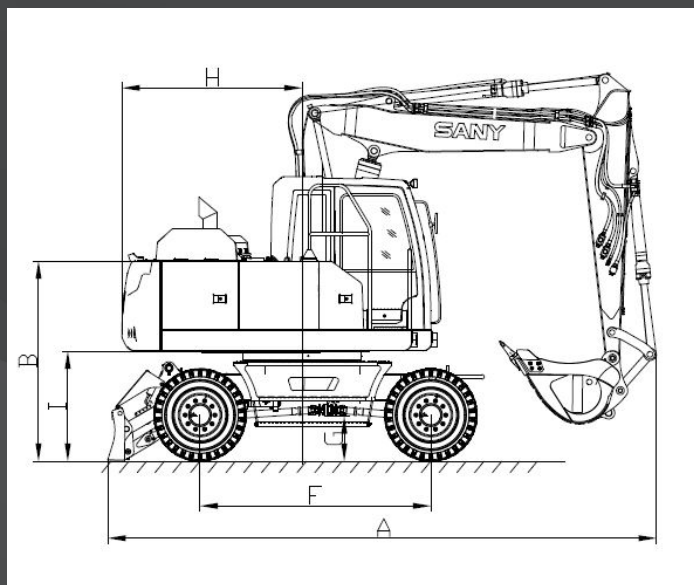

## HYDRAULIC WHEEL EXCAVATOR **SY155W**

Engine **DEUTZ**  
Power **115KW/2000 RPM**  
Operating Weight **15000 KG**

- RELIABLE FIRST-CLASS COMPONENTS
- LOWER FUEL CONSUMPTION
- SIMPLIFIED SERVICE

# DIMENSIONS

HYDRAULIC EXCAVATOR **SY155W**

## DIMENSIONS

<b>A</b> Transport Length	8200 mm
<b>B</b> Transport Width	2 000 mm
<b>C</b> Total Height (upper part of the cabin)	3200 mm
<b>D</b> Transport Height	4980 mm
<b>E</b> Wheel Tread	1944 mm
<b>F</b> Wheelbase	2600 mm
<b>G</b> Minimum Ground Clearance	360 mm
<b>H</b> Tail Swing Radius	2030 mm
<b>I</b> Counterweight Clearance From Ground	1230 mm
<b>J</b> Blade Width	2490 mm

## RANGE

<b>a</b> Max. Digging Height	9950 mm
<b>b</b> Max. Dumping Height	7200 mm
<b>c</b> Max. Digging Depth	5400 mm
<b>d</b> Max. Digging Reach	8900 mm
<b>e</b> Max. Ground Digging Reach	8700 mm
<b>f</b> Height at Min. Swing Radius	7324 mm
<b>g</b> Max. Vertical Digging depth	4500 mm
<b>h</b> Min. Swing Radius	2030 mm